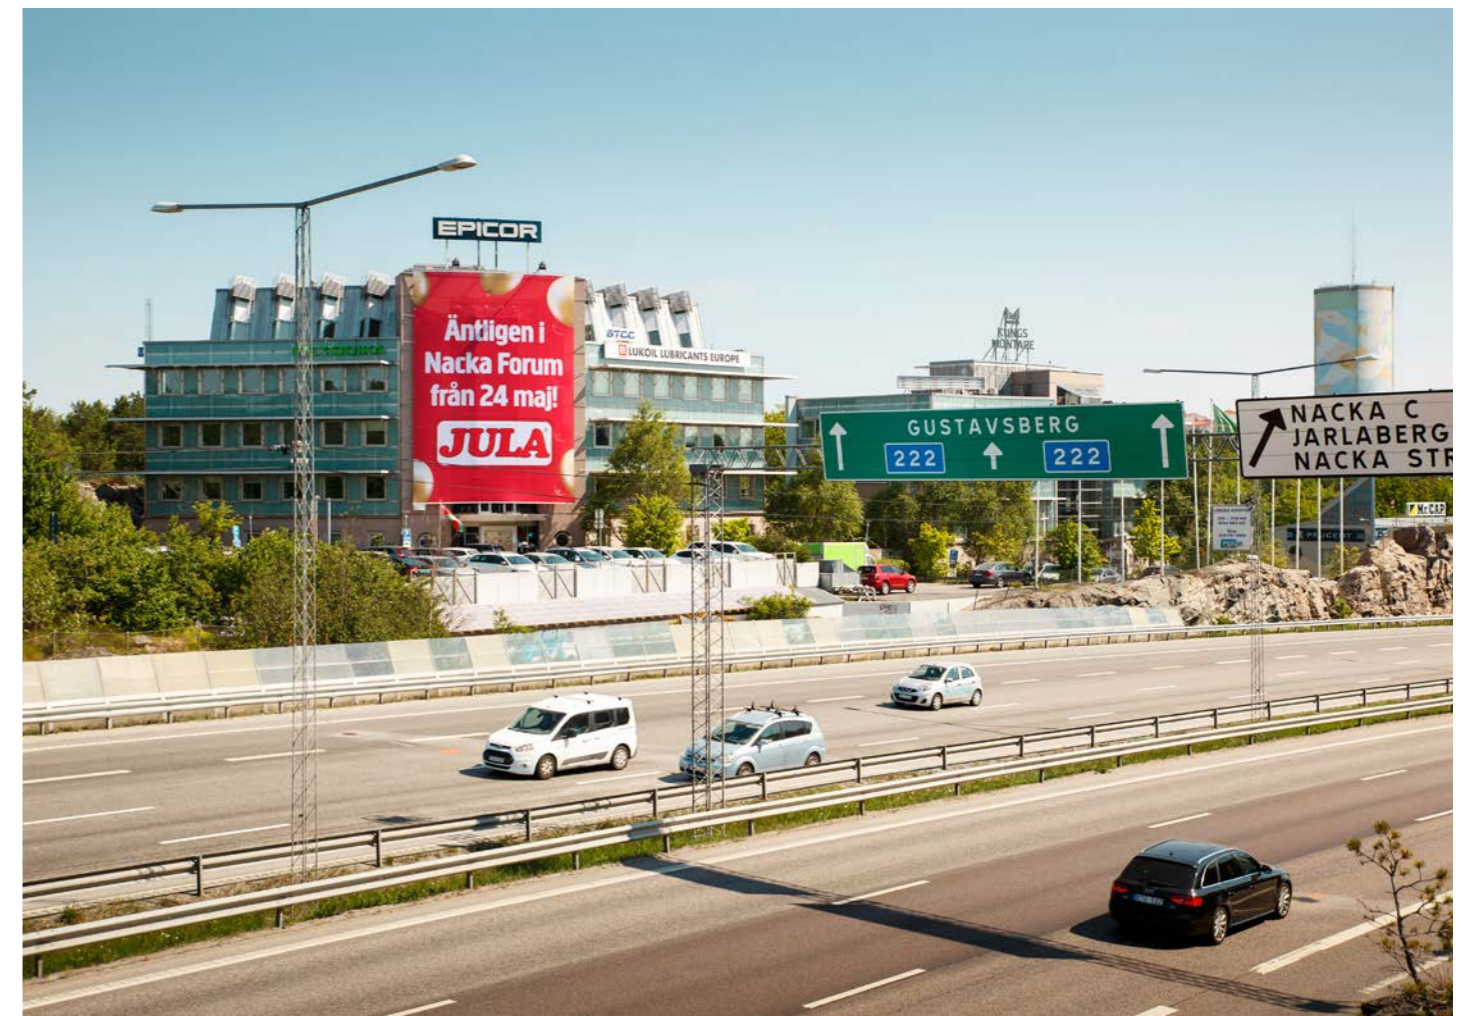

PHOTO: JULA

Värmdöleden

STOCKHOLM

SITE DESCRIPTION

Well trafficated road for all traffic against Nacka, Värmdö & Saltsjöbaden.

TARGET GROUP

Car traffic

PERIOD

Vikdalsgränd 10b
(view map)

PHOTO: JULA

Artwork Specifications

VÄRMDÖLEDEN, STOCKHOLM

FORMAT

High resolution print-ready PDF - CMYK.

Keep all layers in the file.

The artwork should be without marks and bleeds.