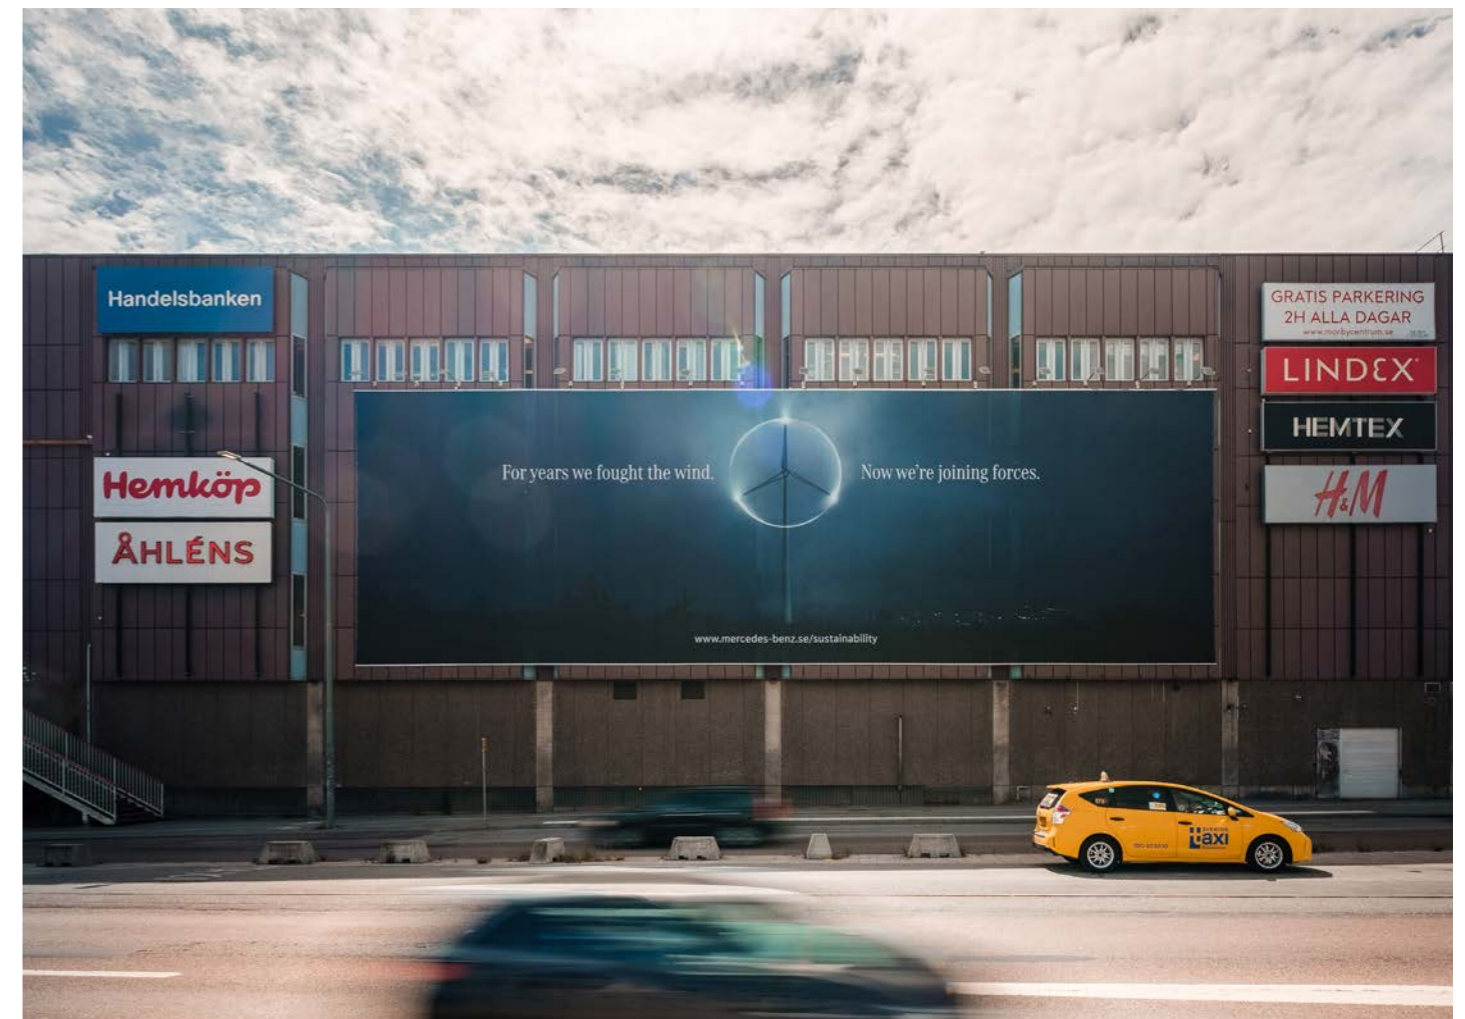

PHOTO: MERCEDES

Artwork Specifications

MÖRBY CENTRUM, STOCKHOLM

FORMAT

High resolution print-ready PDF - CMYK.

Keep all layers in the file.

The artwork should be without marks and bleeds.

For best results, save the file without a profile (no color conversion).

If you need to add a profile use ISO Coated V2.

Vectorize all paths for text/fonts.

SIZE & RESOLUTION

3000 x 950 cm (285 sqm)

It is possible to scale down artwork according below:

Scale	Percent	Minimum resolution
1:1	100%	23 ppi
1:10	10%	230 ppi

DELIVERY

Submit artwork using oo-se.wetransfer.com

DELIVERY DATE

14 days prior to the campaign start, unless otherwise agreed separately.

QUESTIONS

Ad Operations
adops@oceanoutdoor.se

Always include PMS reference for specific colors such. the color of the logo and background. If you wish to send a color proof we need to have it 3 weeks before delivery date. Send to:

Ocean Outdoor Sweden AB

Att: Ad Operations

Frihamngatan 22

SE-115 56 Stockholm