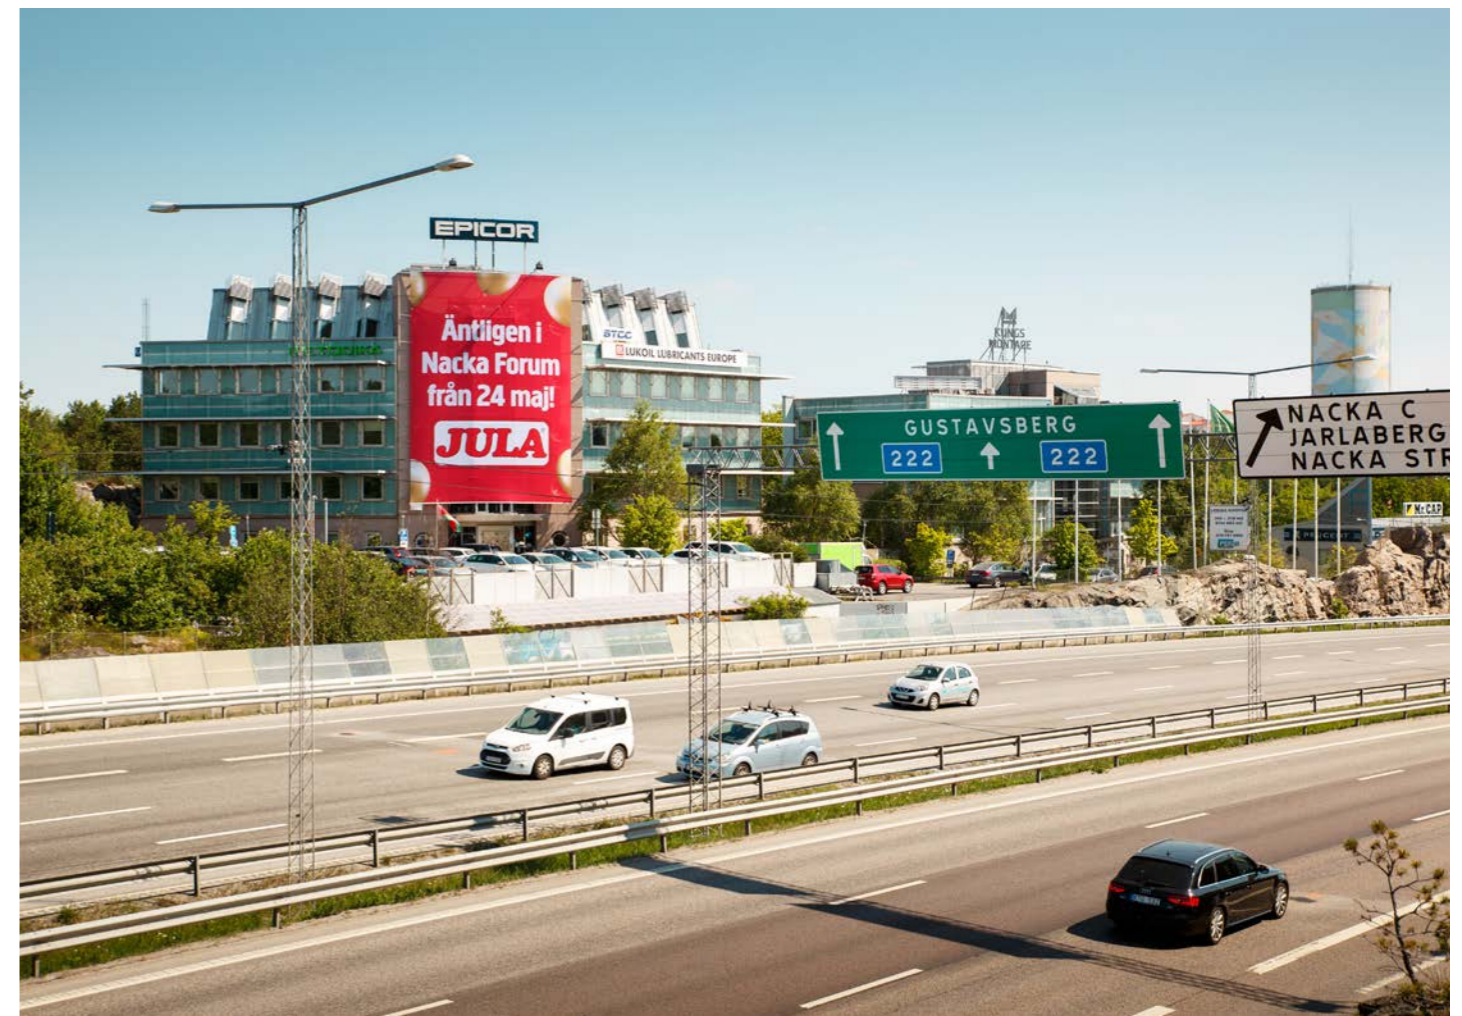

PHOTO: JULA

Värmdöleden

STOCKHOLM

SITE DESCRIPTION

Well trafficated road for all traffic against Nacka, Värmdö & Saltsjöbaden.

TARGET GROUP

Car traffic

REACH

Vikdalsgränd 10b
(view map)

PHOTO: JULA

Artwork Specifications

VÄRMDÖLEDEN, STOCKHOLM

FORMAT

High resolution print-ready PDF - CMYK.

Keep all layers in the file.

The artwork should be without marks and bleeds.