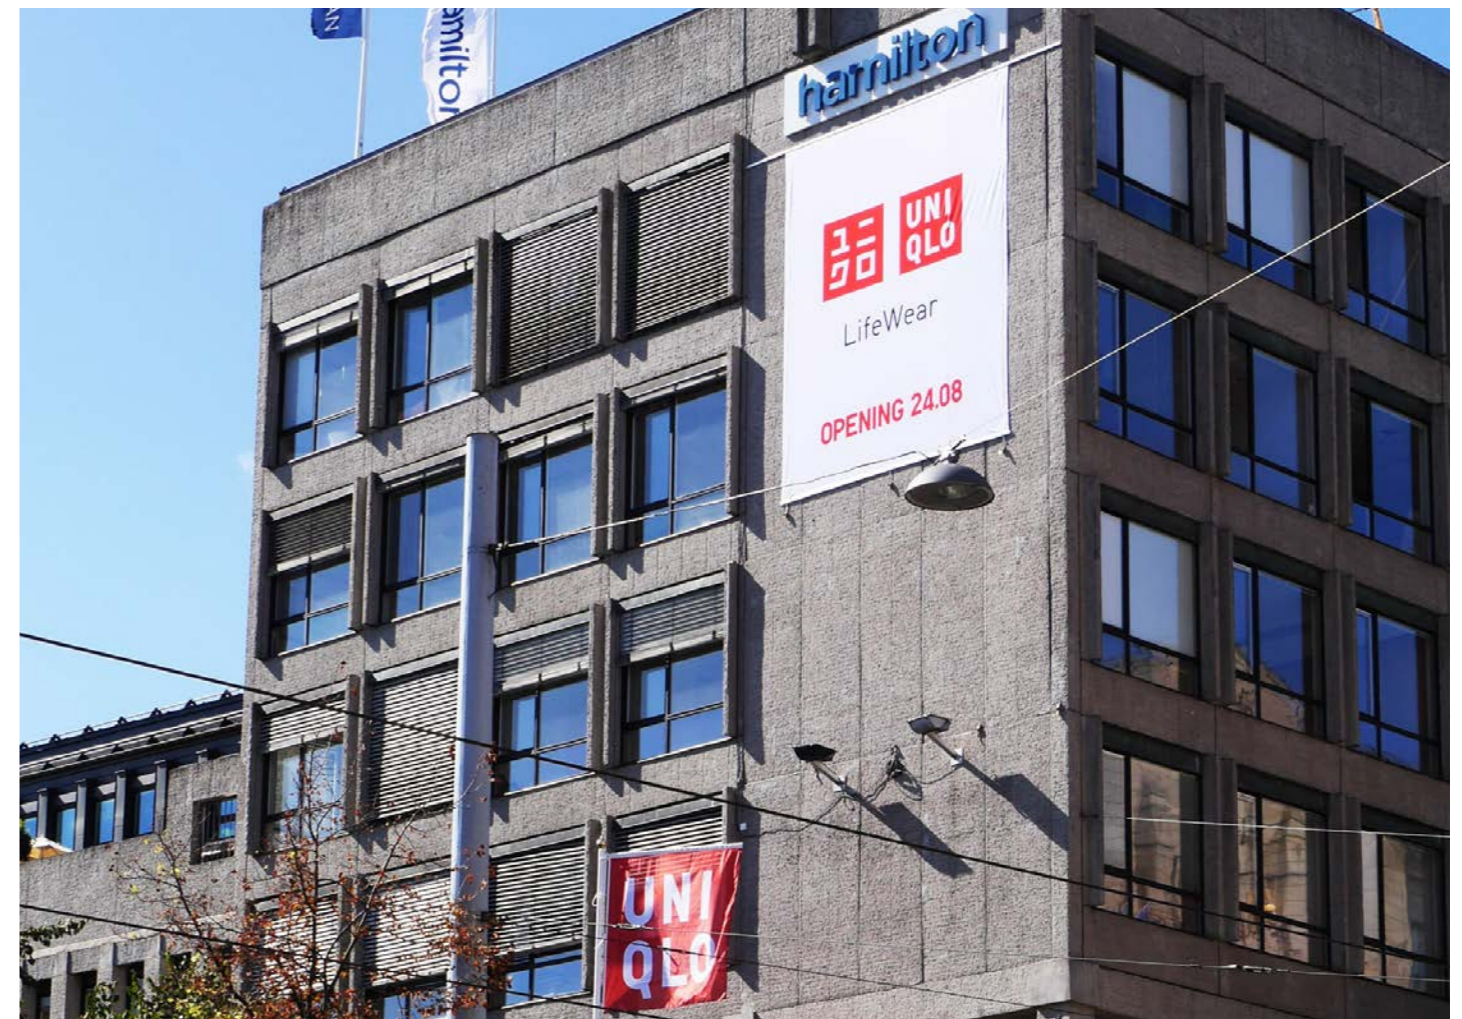

AVAILABILITY

Contact Ocean

ADDRESS

Hamngatan 31
(view map)

PHOTO: UNIQLO

Artwork Specifications

SVERIGEHUSET, STOCKHOLM

FORMAT