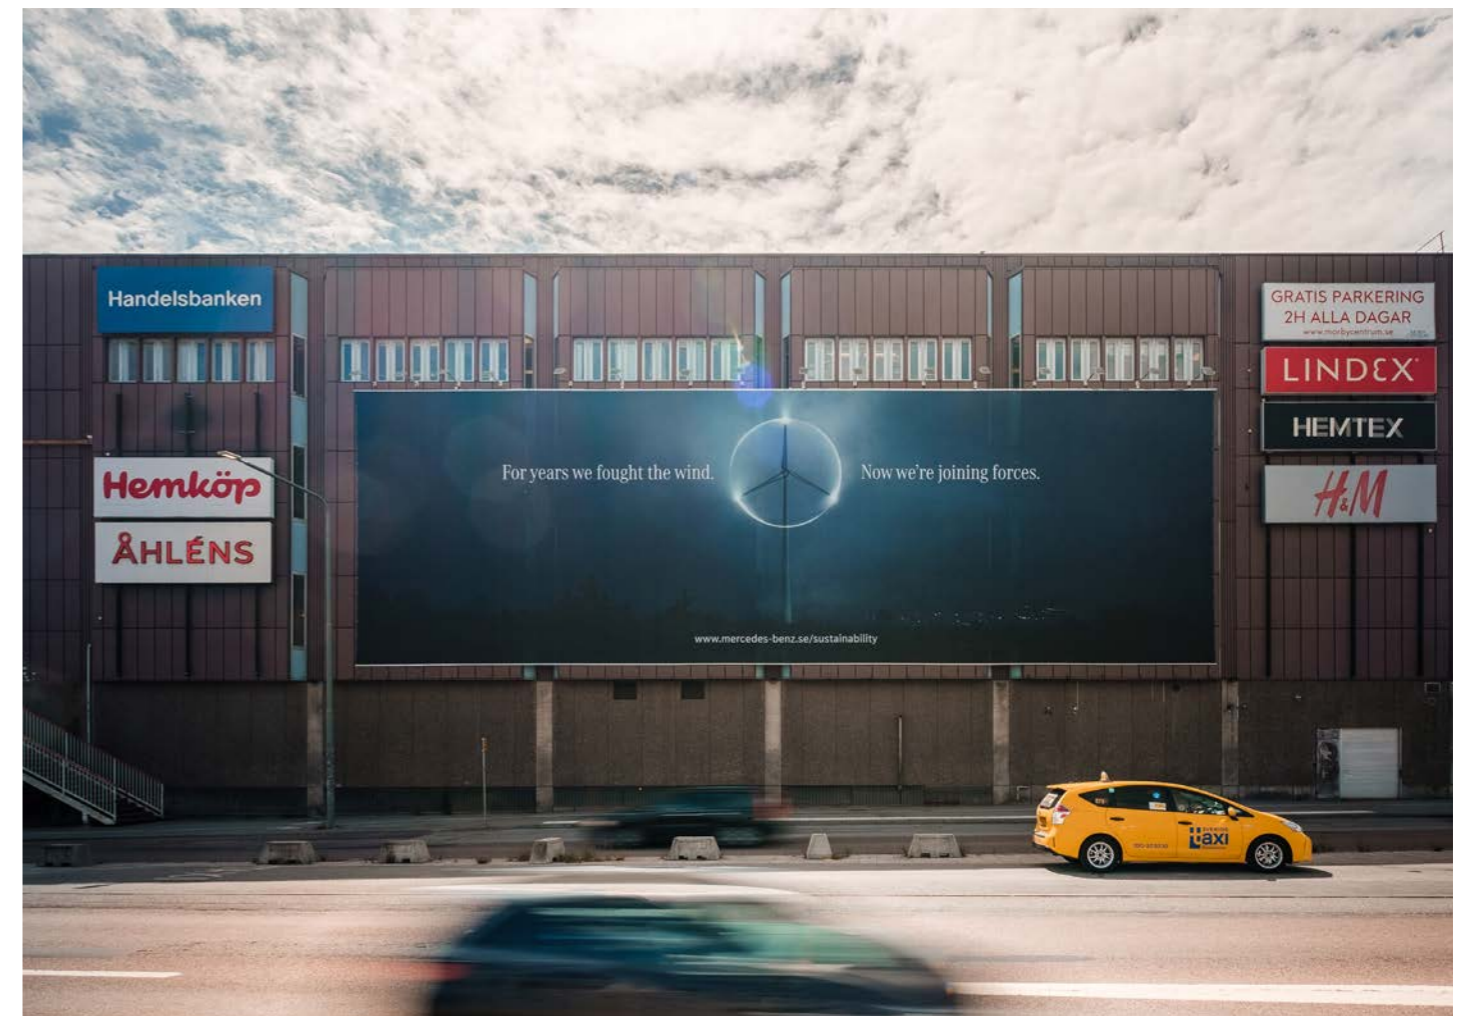

PHOTO: MERCEDES

Artwork Specifications

MÖRBY CENTRUM, STOCKHOLM

FORMAT

High resolution print-ready PDF - CMYK.

Keep all layers in the file.

The artwork should be without marks and bleeds.

For best results, save the file without a profile (no color conversion).

If you need to add a profile use ISO Coated V2.

Vectorize all paths for text/fonts.

SIZE & RESOLUTION

3000 x 950 cm (285 sqm)

It is possible to scale down artwork according below:

Scale	Percent	Minimum resolution
1:1	100%	23 ppi
1:10	10%	230 ppi

DELIVERY

Submit artwork using oo-se.wetransfer.com

DELIVERY DATE

14 days prior to the campaign start, unless otherwise agreed separately.

QUESTIONS

Ad Operations
adops@oceanoutdoor.se

Always include PMS reference for specific colors such. the color of the logo and background. If you wish to send a color proof we need to have it 3 weeks before dellivery date. Send to:

Ocean Outdoor Sweden AB

Att: Ad Operations

Hälsingegatan 45

SE-113 31 Stockholm