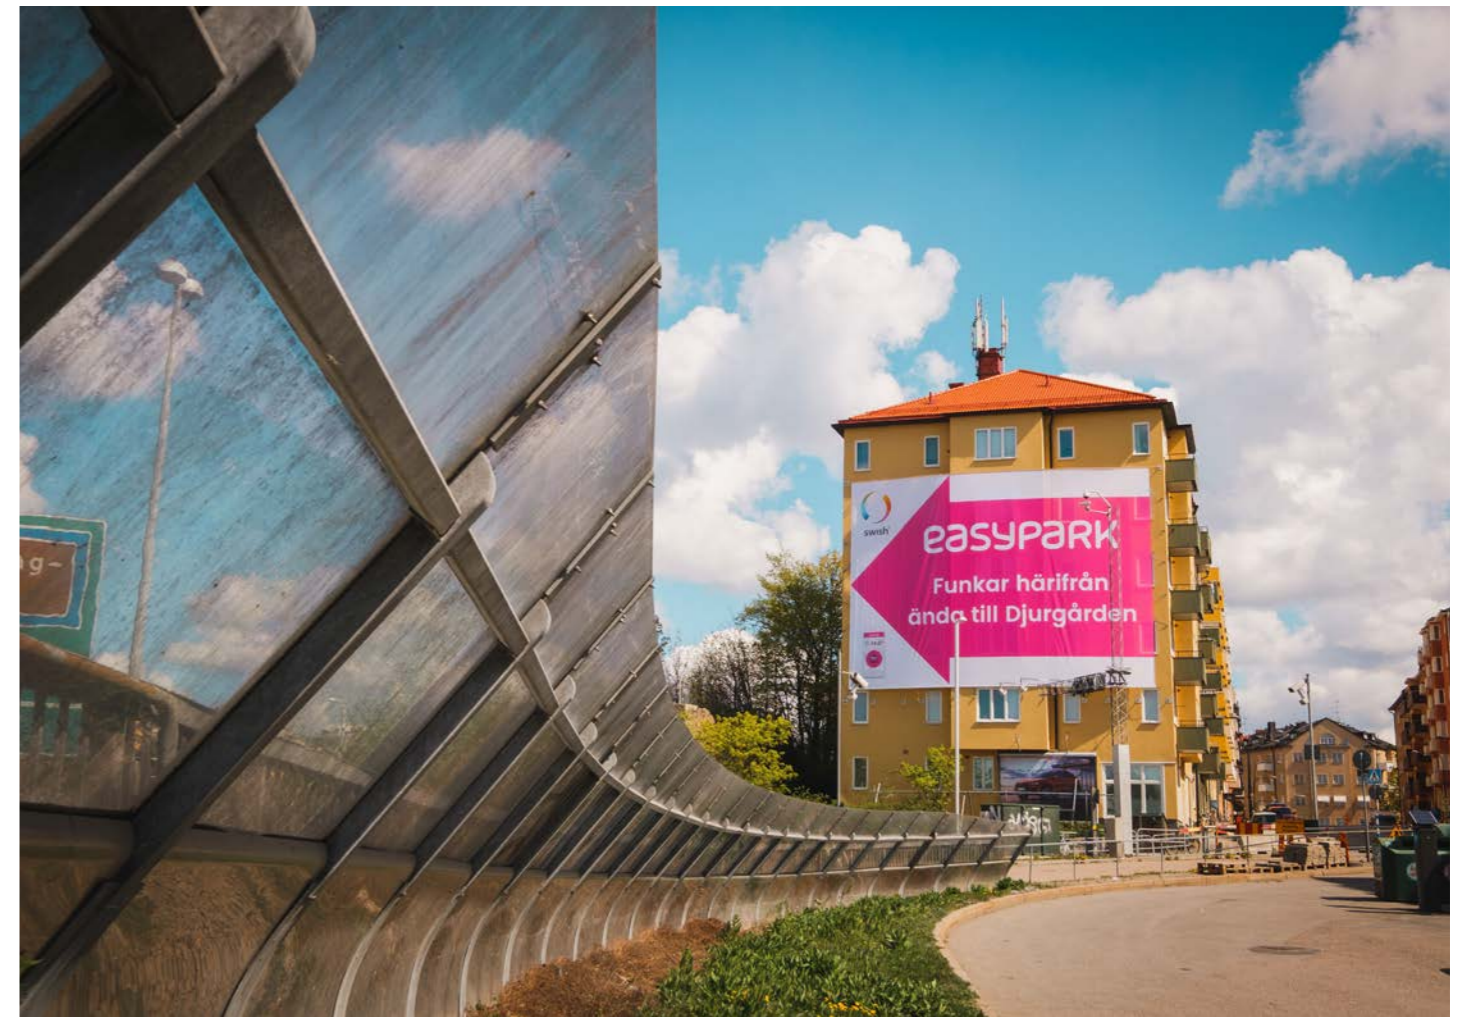

PHOTO: EASYPARK

Essingeleden

STOCKHOLM

SITE DESCRIPTION

Highly trafficated road E20 in front of the banner with over 125 000 cars passing each day, often cues and slow moving traffic.

TARGET GROUP

Car traffic E4 northbound

ADDRESS

Essinge brogata 22
(view map)

PHOTO: EASYPARK

Artwork Specifications

ESSINGELEDEN, STOCKHOLM

FORMAT

High resolution print-ready PDF - CMYK.

Keep all layers in the file.