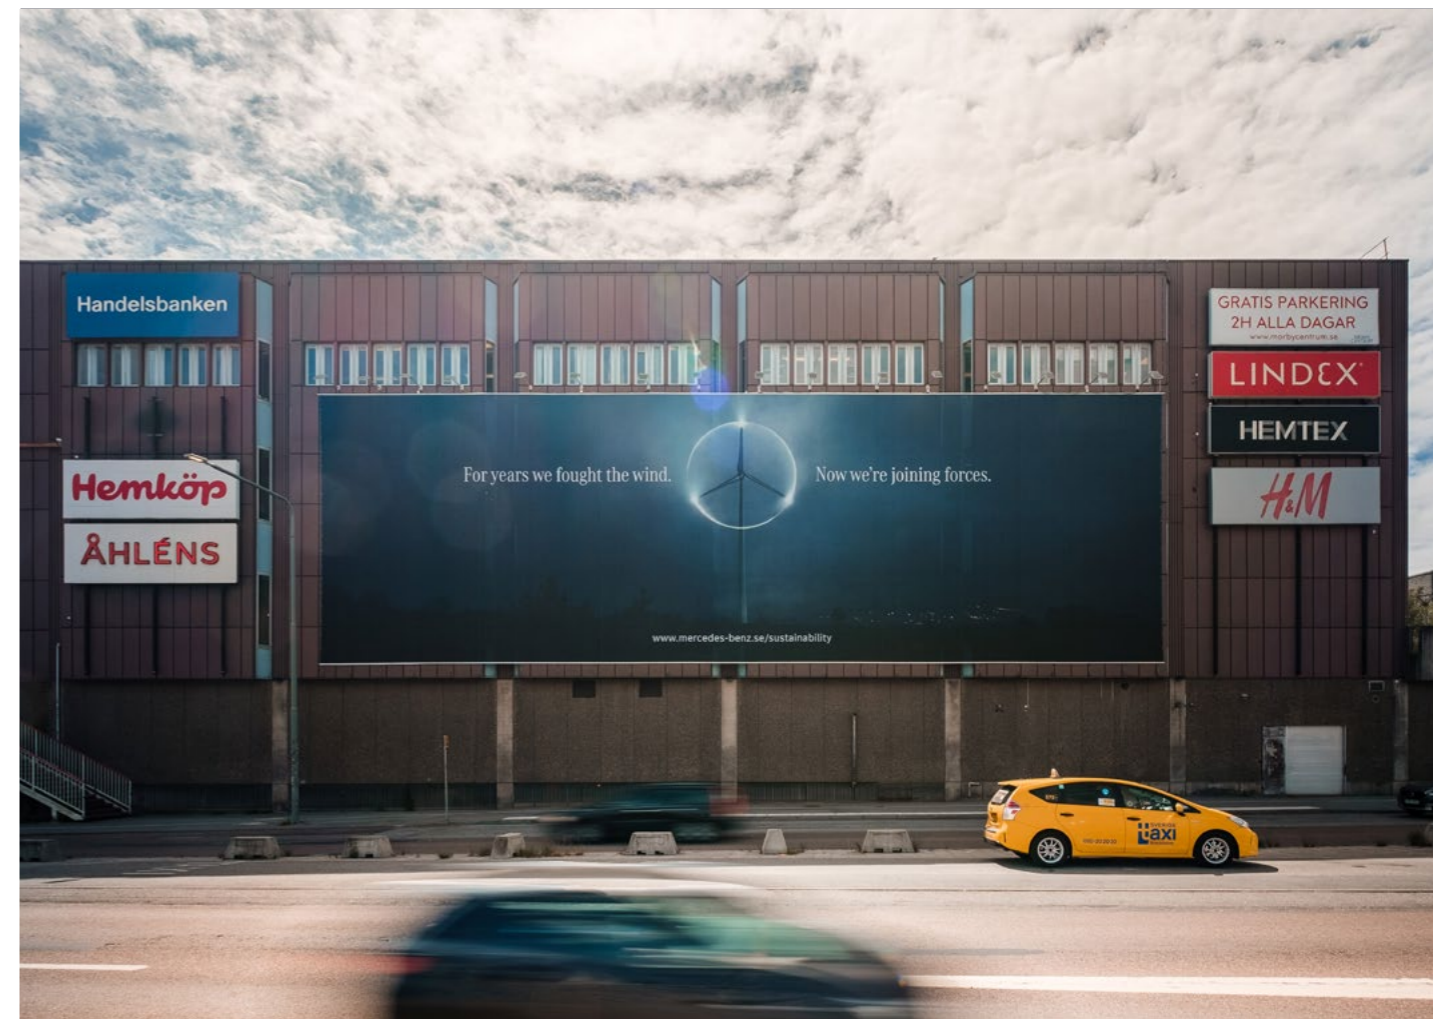

PHOTO: MÖBYCENTRUM

Artwork Specifications

MÖBY CENTRUM, STOCKHOLM

FORMAT

High resolution print-ready PDF - CMYK.

Keep all layers in the file.

The artwork should be without marks and bleeds.

For best results, save the file without a profile (no color conversion).

If you need to add a profile use ISO Coated V2.

Vectorize all paths for text/fonts.

SIZE & RESOLUTION

3000 x 950 cm (285 sqm)

It is possible to scale down artwork according below:

Scale	Percent	Minimum resolution
1:1	100%	23 ppi
1:10	10%	230 ppi

DELIVERY

Submit artwork using oo-se.wetransfer.com

Recipient ocean-delivery@oceanoutdoor.se

DELIVERY DATE

14 days prior to the campaign start, unless otherwise agreed separately.

QUESTIONS

Veronica Cardona

0735 149 765

original@oceanmediatech.com

Always include PMS reference for specific colors such as the color of the logo and background. If you wish to send a color proof we need to have it 3 weeks before delivery date. Send to:

Ocean Mediatech
Att: Veronica Cardona
Frihamngatan 22
SE-115 56 Stockholm