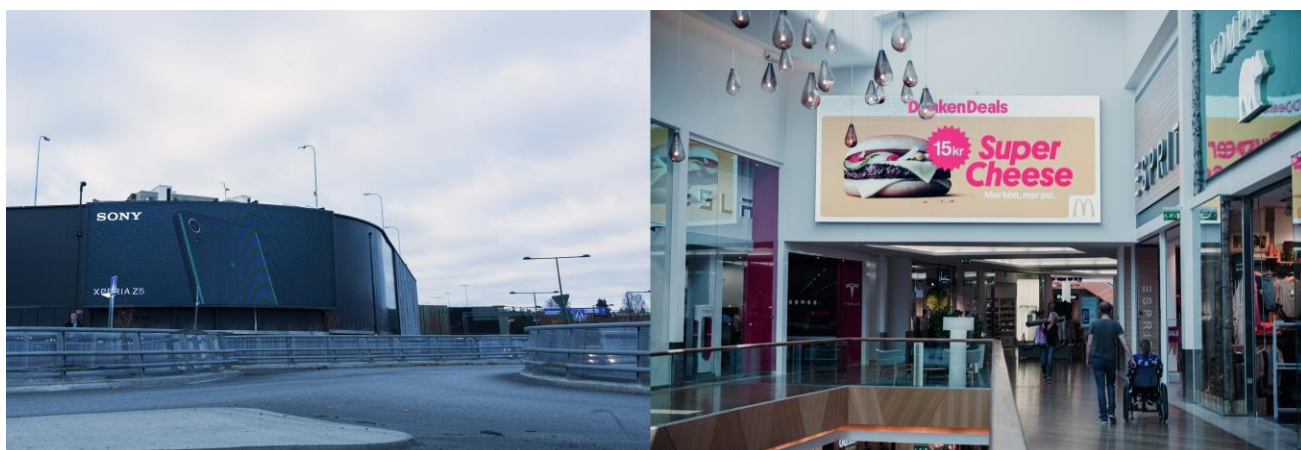

MATERIAL SPECIFICATION

TÄBY C DOOH LARGE FORMAT

FORMATS

INDOOR	Width: 960 pixels Height: 432 pixels Aspect ratio: 2,22:1
OUTDOOR	Width 768 pixels Height: 288 pixels. Width 1920 pixels Height: 1080 pixels.
FILE FORMAT	.mov. or .mp4
CODECS	Recommended Photo JPEG or Other high quality file
FRAMERATE	25 frames per second
LENGTH	5 or 10 seconds (5 sec recommended)