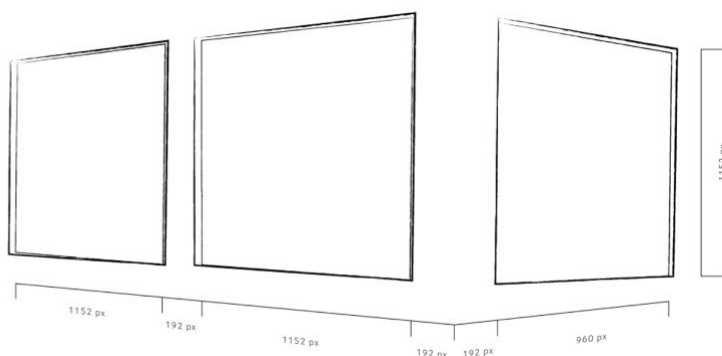

MATERIAL SPECIFICATION – THE CORNER ICON

FORMAT

RESOLUTION	Width: 3264 pixels Height: 1152 pixels (17:6)
FILE FORMAT	.mov. or .mp4
CODECS	h.264, max + constant bitrate
FRAMERATE	25 frames per second
LENGTH	5 or 10 seconds (5 sec recommended)
ONE CREATIVE	Please send one creative in the full resolution stated above
MIND THE GAPS	If your creative consists of objects visual on more than one screen at the time, you need to take the gaps between the windows in consideration. from the left, first gap 192px, second gap 384px