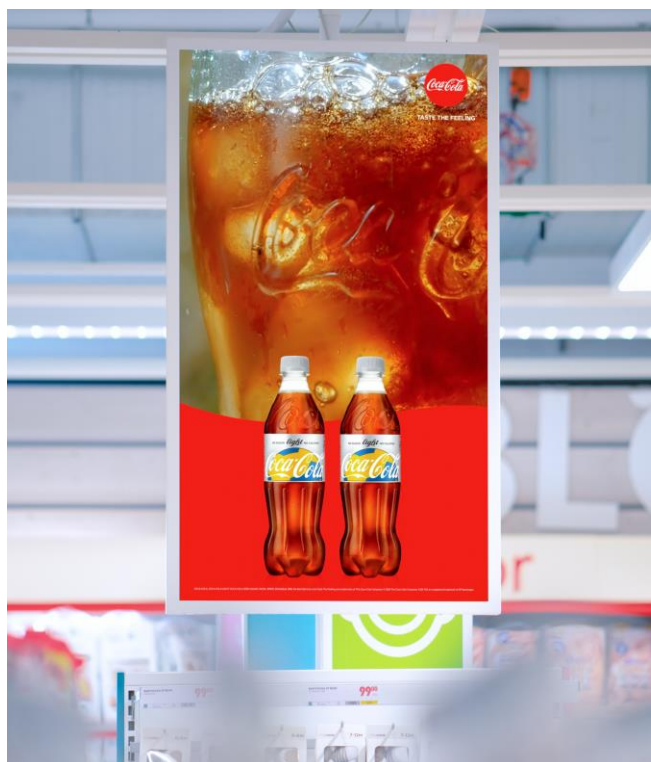

## FORMATS – VERTICAL & HORIZONTAL

|                    |                                     |
|--------------------|-------------------------------------|
| <b>RESOLUTION</b>  | 1080 x 1920 (9:16)                  |
| <b>RESOLUTION</b>  | 1920 x 1080 (16:9)                  |
| <b>FILE FORMAT</b> | .mov. or .mp4                       |
| <b>CODECS</b>      | h.264, max bitrate                  |
| <b>FRAMERATE</b>   | 25 frames per second (Progressive)  |
| <b>LENGTH</b>      | 5 or 10 seconds (5 sec recommended) |