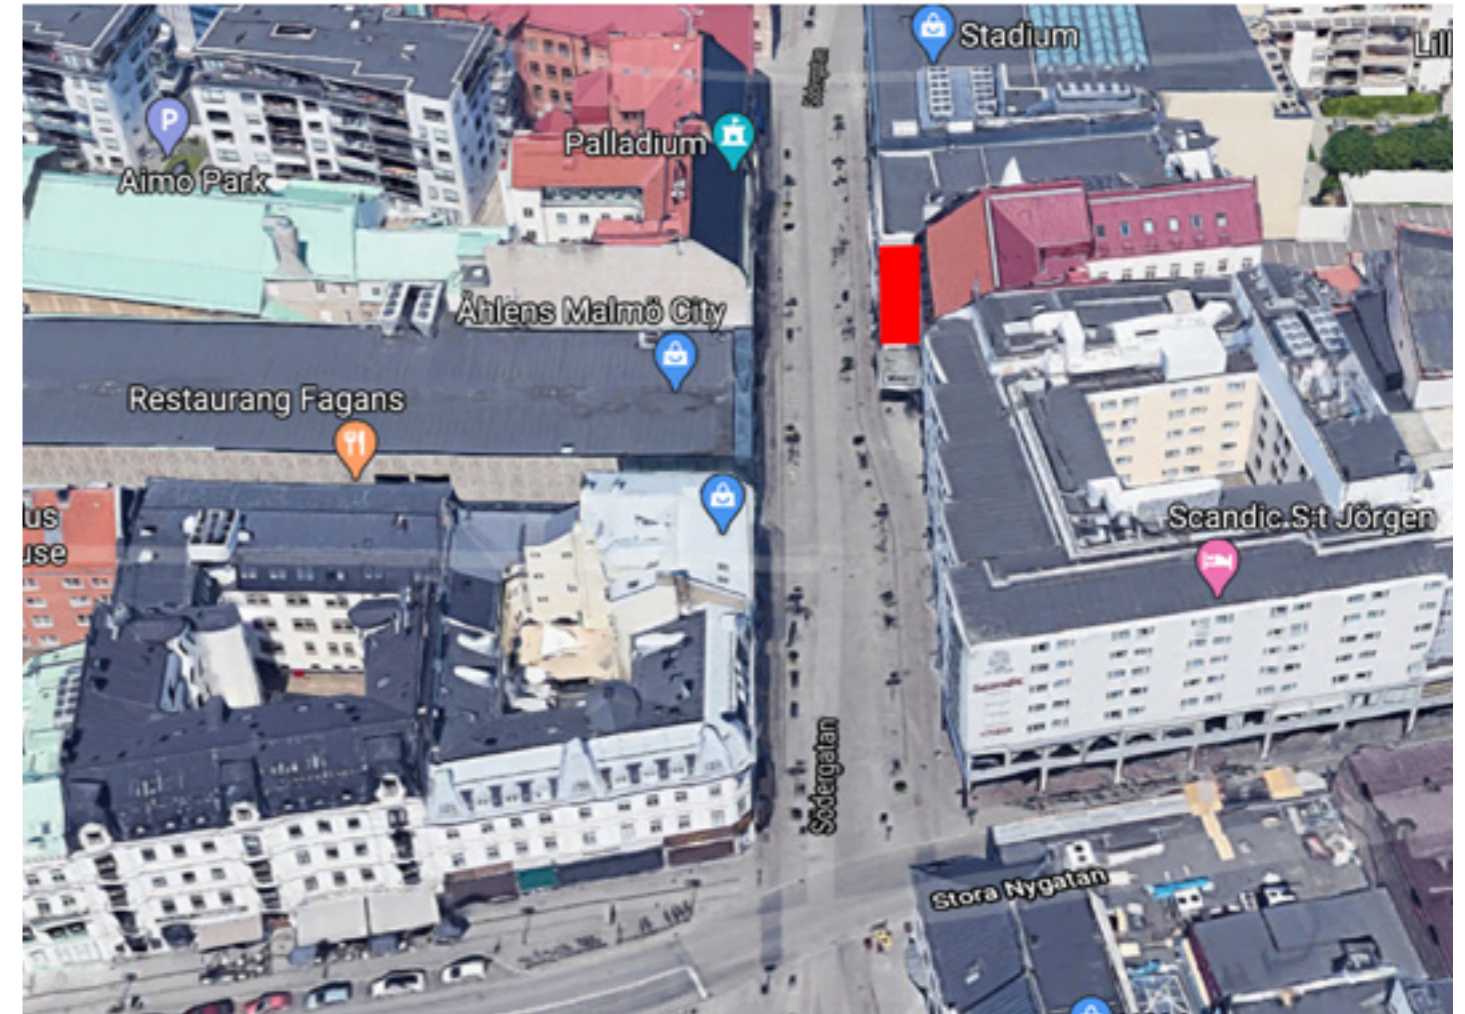

PHOTO: OCEAN OUTDOOR

Södergatan

MALMÖ

SITE DESCRIPTION

Optimal location on famous Södergatan, in the middle of Malmö City. An area rich of culture, shopping and great restaurants.

TARGET GROUP

City

PERIOD

Södergatan 26
[\(view map\)](#)

PHOTO: OCEAN OUTDOOR

Artwork Specifications

SÖDERGATAN, MALMÖ

FORMAT

High resolution print-ready PDF - CMYK.
Keep all layers in the file.

The artwork should be without marks and bleeds.