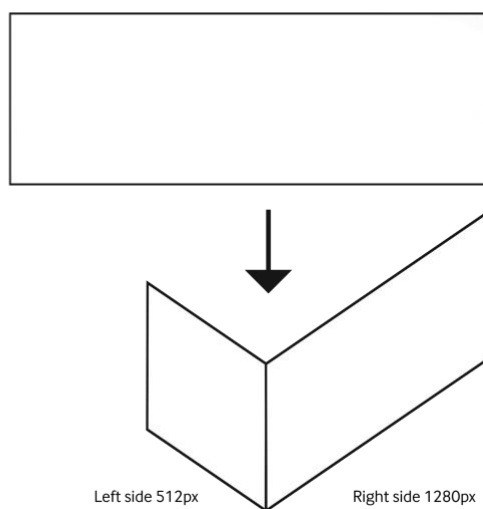

# MATERIAL SPECIFICATION – SERGELS TORG ICON

## FORMAT

---

<b>RESOLUTION</b>	Width: 1792 pixels Height: 640 pixels (14:5)
<b>FILE FORMAT</b>	.mov. or .mp4
<b>CODECS</b>	h.264, max + constant bitrate
<b>FRAMERATE</b>	25 frames per second
<b>LENGTH</b>	5 or 10 seconds (5 sec recommended)
<b>IMPORTANT NOTE</b>	Screen embraces two surfaces but is rendered as one video file

Sergels Torg - width: 1792px length: 640px