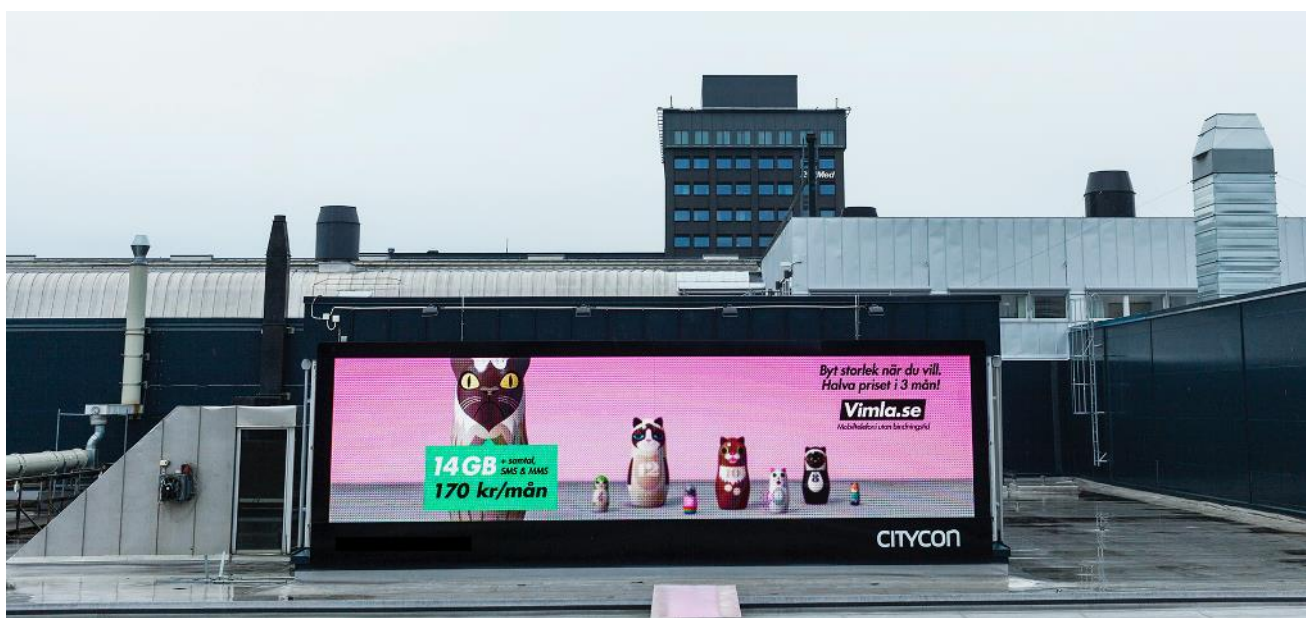

# MATERIAL SPECIFICATION – KISTA OUTDOOR

## FORMATS

---

<b>OUTDOOR</b>	Width: 960 pixels Height: 240 pixels (4:1)
<b>FILE FORMAT</b>	.mov. or .mp4
<b>CODECS</b>	Recommended Photo JPEG or Other high quality file
<b>FRAMERATE</b>	25 frames per second
<b>LENGTH</b>	5 or 10 seconds (5 sec recommended)