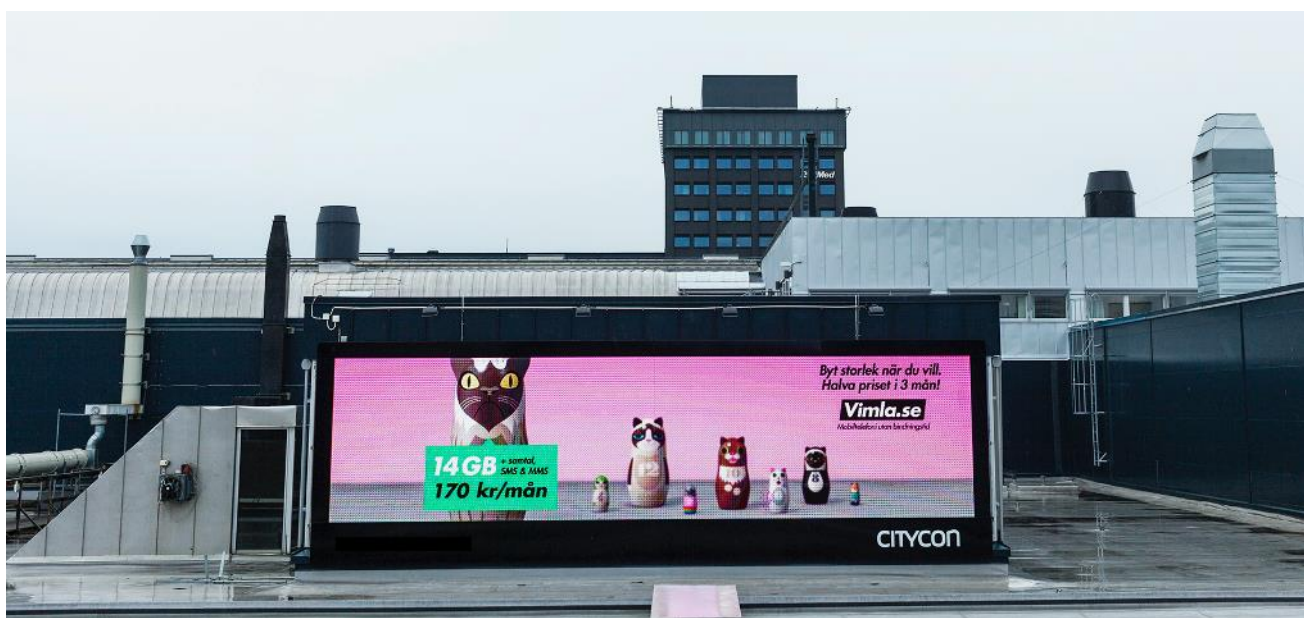

MATERIAL SPECIFICATION – KISTA OUTDOOR

FORMATS

OUTDOOR	Width: 960 pixels Height: 240 pixels (4:1)
FILE FORMAT	.mov. or .mp4
CODECS	Recommended Photo JPEG or Other high quality file
FRAMERATE	25 frames per second
LENGTH	5 or 10 seconds (5 sec recommended)