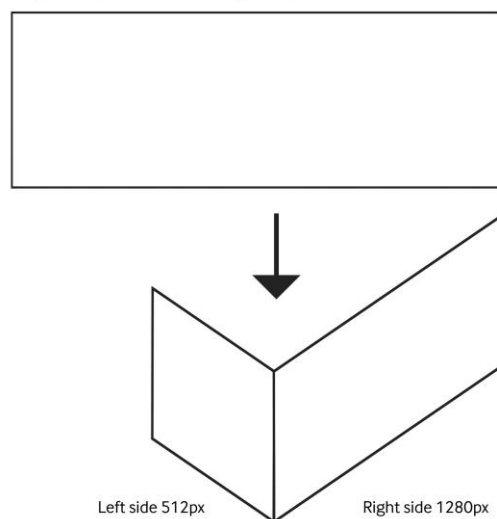

MATERIAL SPECIFICATION – SERGELS TORG ICON

FORMAT

RESOLUTION	Width: 1792 pixels Height: 640 pixels (14:5)
FILE FORMAT	.mov. or .mp4
CODECS	h.264, max + constant bitrate
FRAMERATE	25 frames per second
LENGTH	5 or 10 seconds (5 sec recommended)
IMPORTANT NOTE	Screen embraces two surfaces but is rendered as one video file

Sergels Torg - width: 1792px length: 640px

DELIVERY

Material is to be submitted to Ocean Outdoor no later than **3 business days** before broadcast.

Please note that when sending in files, the file name should **not** contain; special characters, space or å/ä/ö. Example of approved file name: *advertiser_pixelsize_campaigndate*