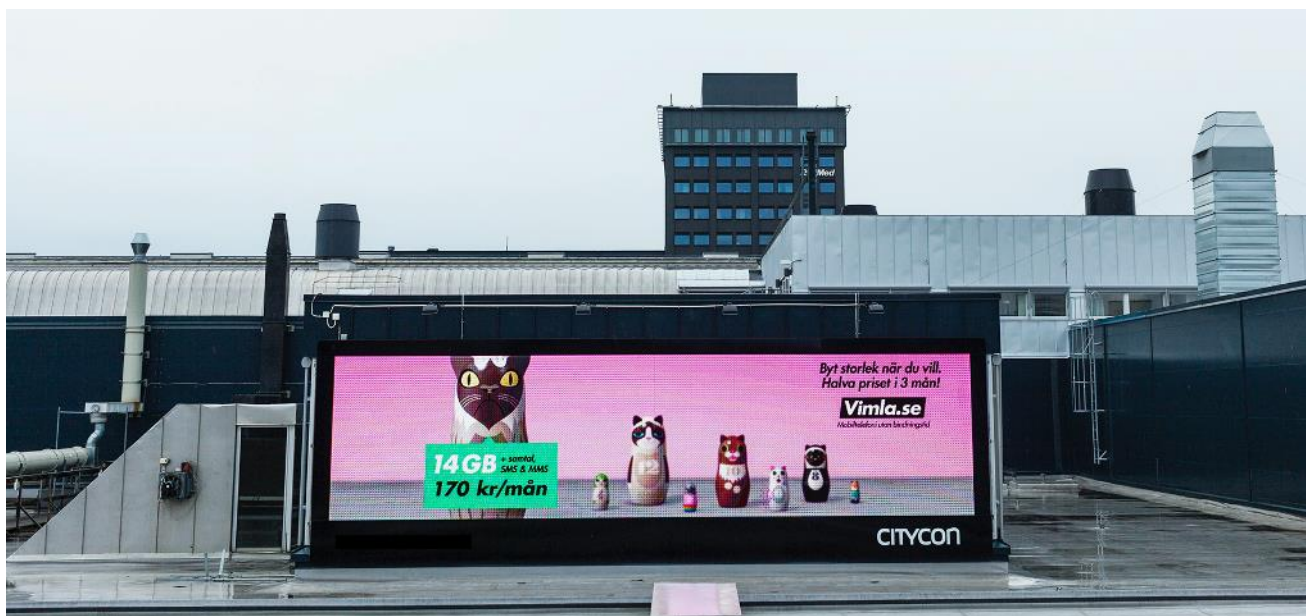

MATERIAL SPECIFICATION – KISTA OUTDOOR

FORMATS

RESOLUTION	Width: 960 pixels Height: 240 pixels (4:1)
FILE FORMAT	.mov. or .mp4
CODECS	Recommended Photo JPEG or Other high quality file
FRAMERATE	25 frames per second
LENGTH	5 or 10 seconds (5 sec recommended)

DELIVERY

Material is to be submitted to Ocean Outdoor no later than **2 business days** before broadcast.

Please note that when sending in files, the file name should **not** contain; special characters, space or å/ä/ö. Example of approved file name: *advertiser_pixelsize_campaigndate*

Delivery link: <https://oo-se.wetransfer.com/>

For questions regarding material, please do not hesitate to contact us at dooh-delivery@oceanoutdoor.se